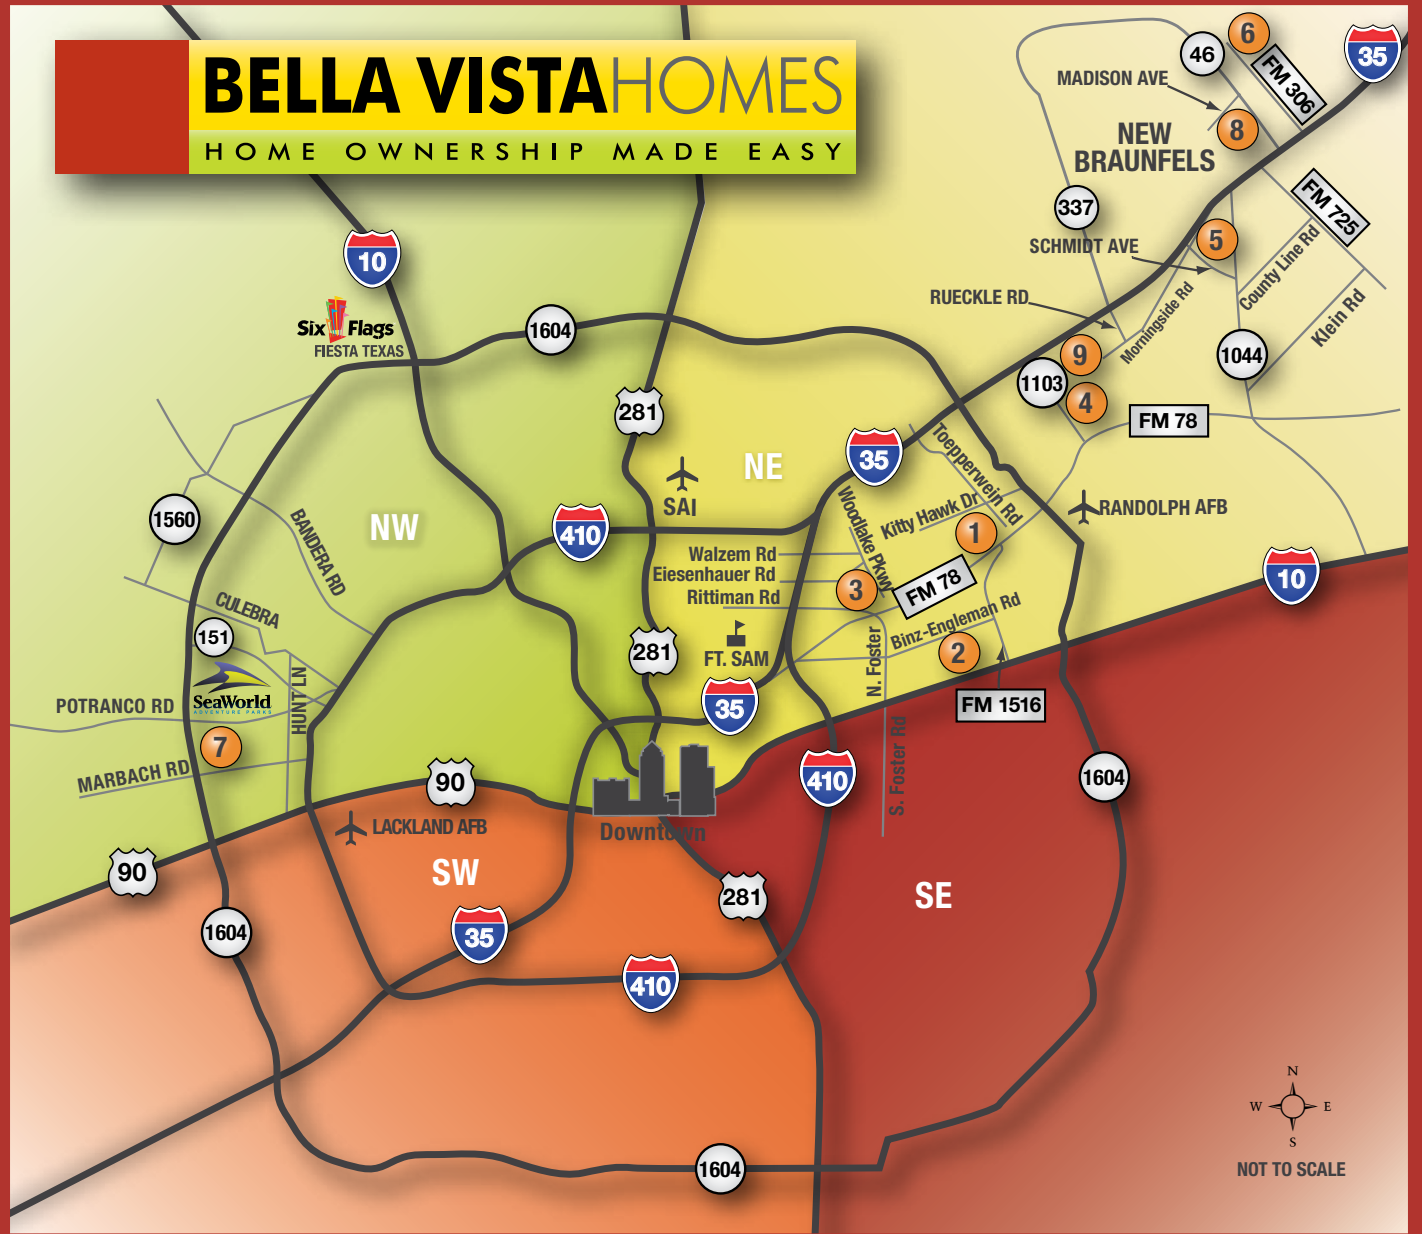

BELLA VISTA HOMES

HOME OWNERSHIP MADE EASY

Community Name	Price Range	Address	Contact
----------------	-------------	---------	---------

1	Loma Alta	From the \$120's	Converse, TX 78109	210-402-0642
2	Glenloch Farms	From the \$120's	7946 Brinson Court Converse, TX 78109	210-310-2998
3	Northeast Crossing	Coming Soon!	7107 Azalea Square San Antonio, TX 78218	Coming Soon!
4	Saddle Creek Ranch	From the \$160's	200 Dove Run Cibolo, TX 78108	210-566-1701
5	Mockingbird Heights	From the \$150's	2449 Ibis Ave. New Braunfels, TX 78130	830-620-5800
6	Riverchase	From the \$290's	New Braunfels, TX 78132	210-402-0642
7	Wolf Creek	From the \$130's	1814 Buffalo Wolf San Antonio, TX 78245	210-670-1409
8	Rivermill Crossing	Coming Soon!	846 Madison Ave. New Braunfels, TX 78130	Coming Soon!
9	Cypress Point	Coming Soon!	Coming Soon!	Coming Soon!